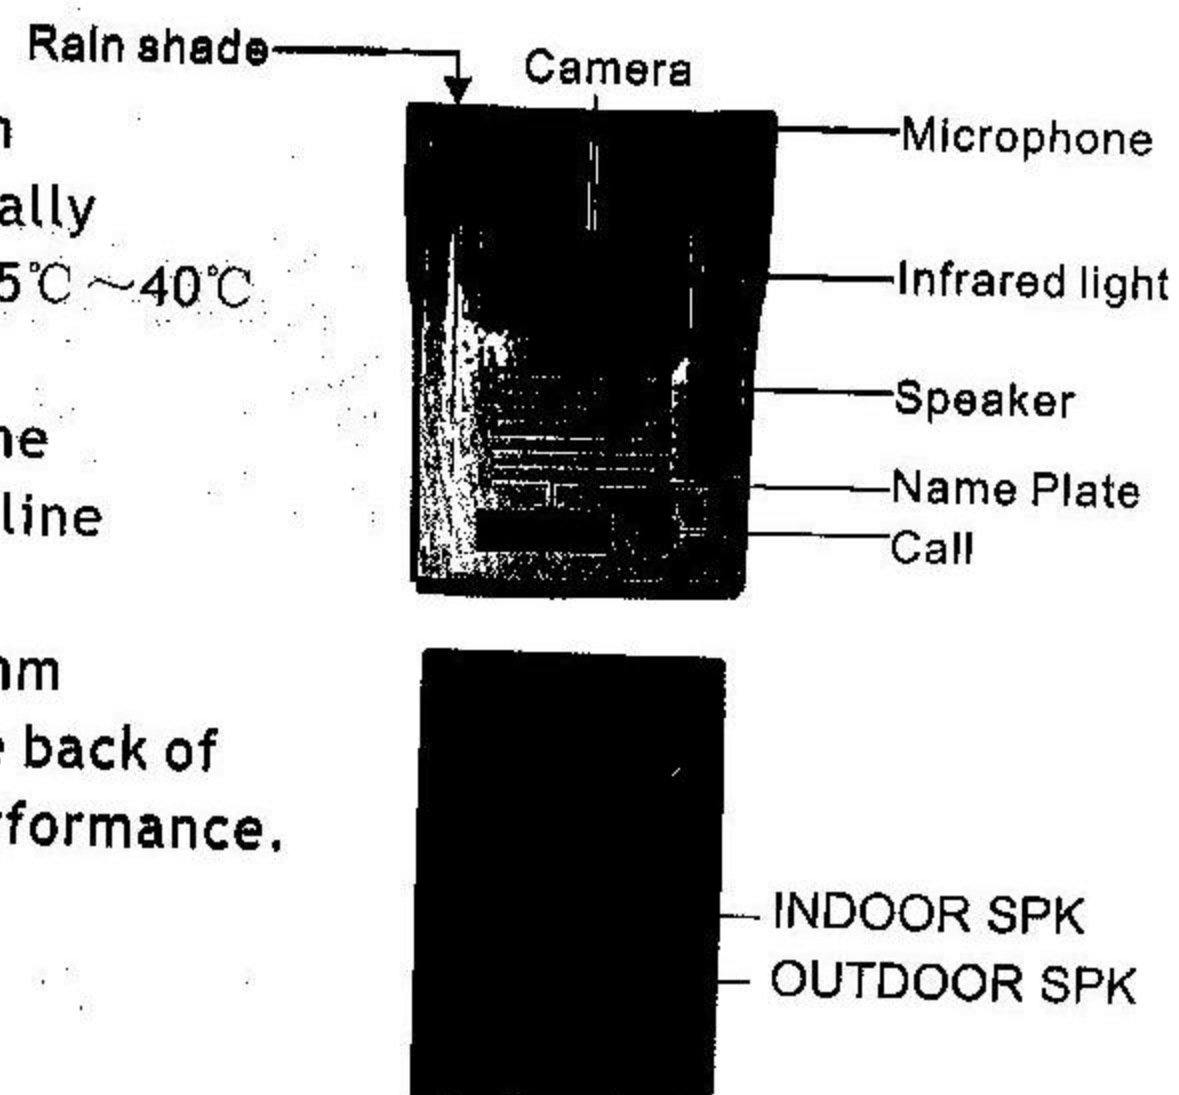

Features

- Slim fit design aluminum alloy indoor unit to enrich the fashionable and luxury life
- Aluminum alloy outdoor unit: oxidation-proof, waterproof and wear-proof.
- 7" display is high definition, no radiation and low power consumption.
- Camera is adjustable in four directions: up, down, left and right for best view.
- Hand-free intercommunication.
- Electric-controlled door release function.
- Monitor the outside
- Eight different chord melodies for option.
- The volume of melody and talk could be adjusted.
- Chroma and brightness could be adjusted.
- Enclosed UPS for DIY market.
- The video indoor unit could be hung on the wall

Specifications

- Infrared distance: > 4m
- Plus control: Automatically
- Working temperature: -5°C ~ 40°C
- Resolution ratio:
CCD camera > 420 TV line
CMOS camera > 380 TV line
- Size of outdoor unit:
112(W)×162(H)×68(D)mm
- To adjust the knob at the back of outdoor unit for best performance.

Indoor unit

Performance data

- Talk time delay: 120S±10%
- Monitor time delay: 40S±10%
- Working distance: 50M(6×0.65mm²)
- Dissipation: stand-by < 0.5W working < 10W
- Intensity of illumination: 0.5LUX
- Visual angle: 92° wide-angle
- Working temperature: -5°C~40°C
- Relative humidity: 10%~90%(RH)