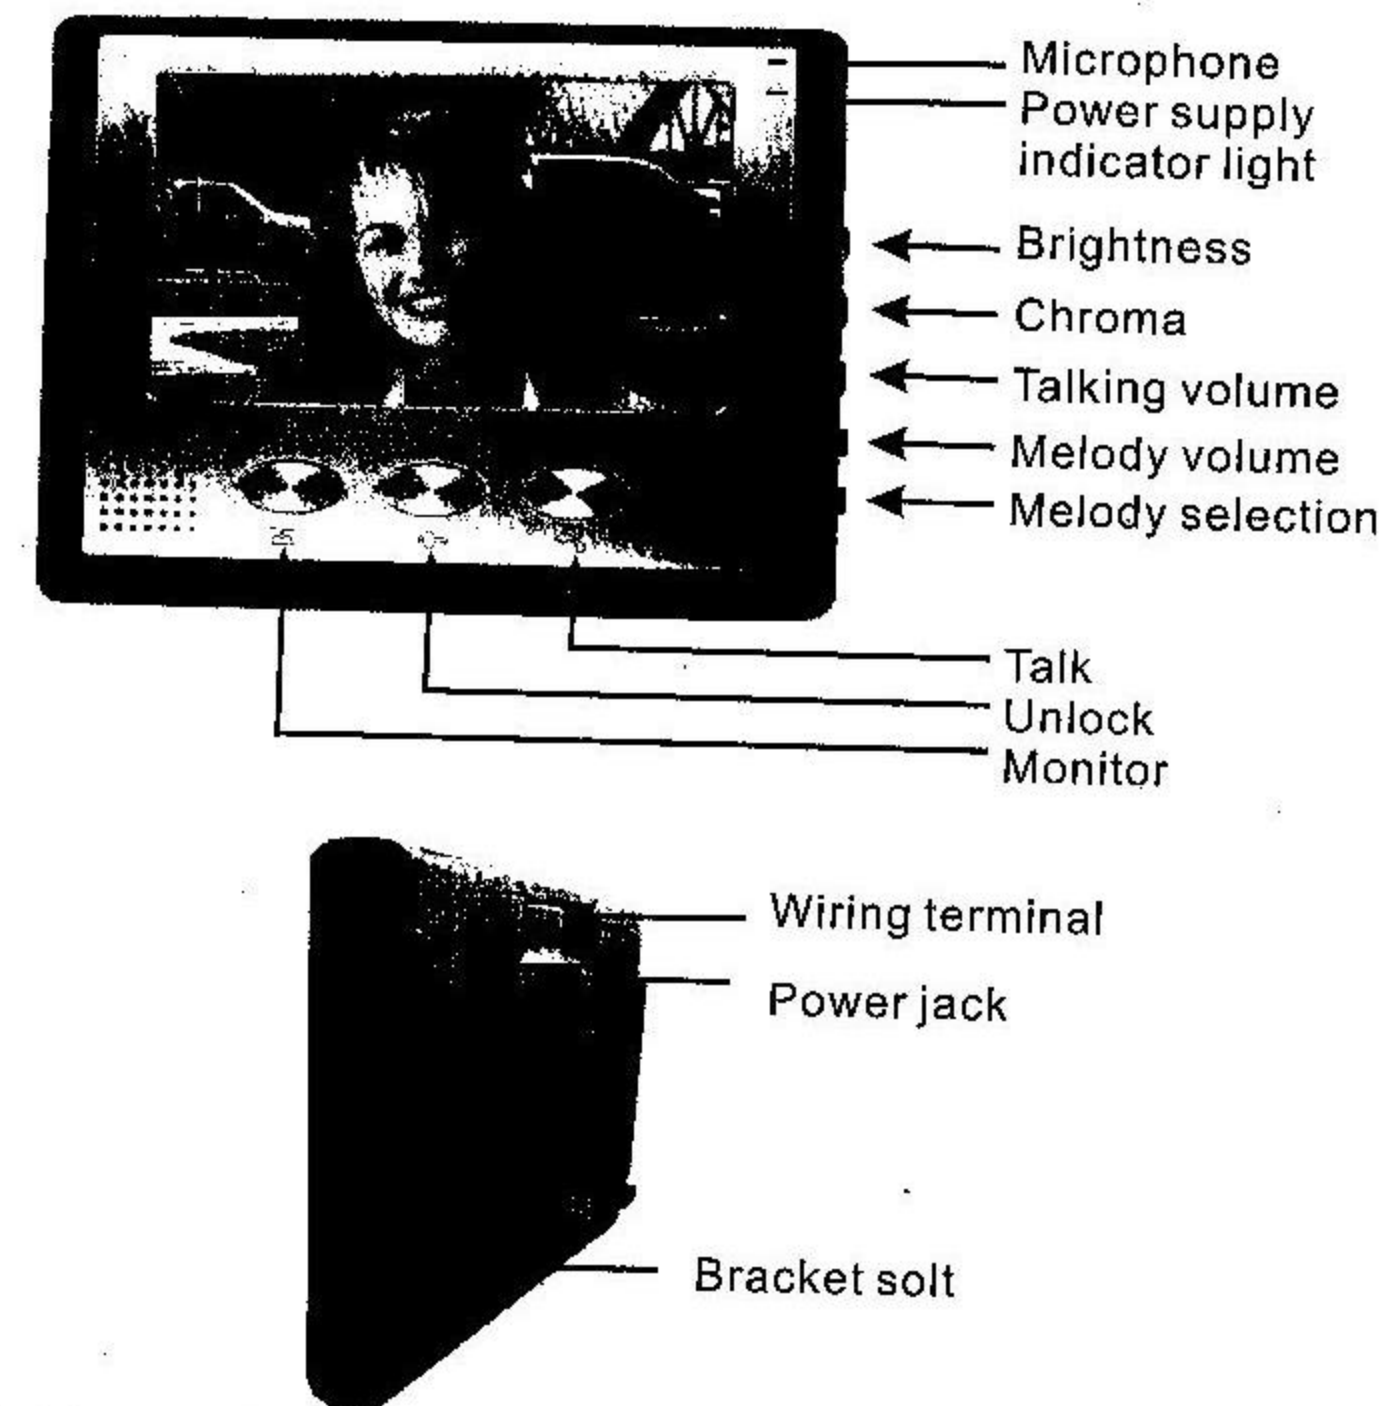

Features

- Slim fit design aluminum alloy indoor unit to enrich the fashionable and luxury life
- Aluminum alloy outdoor unit: oxidation-proof, waterproof and wear-proof.
- 7" display is high definition, no radiation and low power consumption.
- Camera is adjustable in four directions: up, down, left and right for best view.
- Hand-free intercommunication.
- Electric-controlled door release function.
- Monitor the outside
- Eight different chord melodies for option.
- The volume of melody and talk could be adjusted.
- Chroma and brightness could be adjusted.
- Enclosed UPS for DIY market.
- The video indoor unit could be hung on the wall

Specifications

- Infrared distance: > 4m
- Plus control: Automatically
- Working temperature: -5°C ~ 40°C
- Resolution ratio:
CCD camera > 420 TV line
CMOS camera > 380 TV line
- Size of outdoor unit:
112(W)×162(H)×68(D)mm
- To adjust the knob at the back of outdoor unit for best performance.

Indoor unit

Performance data

- Talk time delay: 120S±10%
- Monitor time delay: 40S±10%
- Working distance: 50M(6×0.65mm²)
- Dissipation: stand-by < 0.5W working < 10W
- Intensity of illumination: 0.5LUX
- Visual angle: 92° wide-angle
- Working temperature: -5°C~40°C
- Relative humidity: 10%~90%(RH)